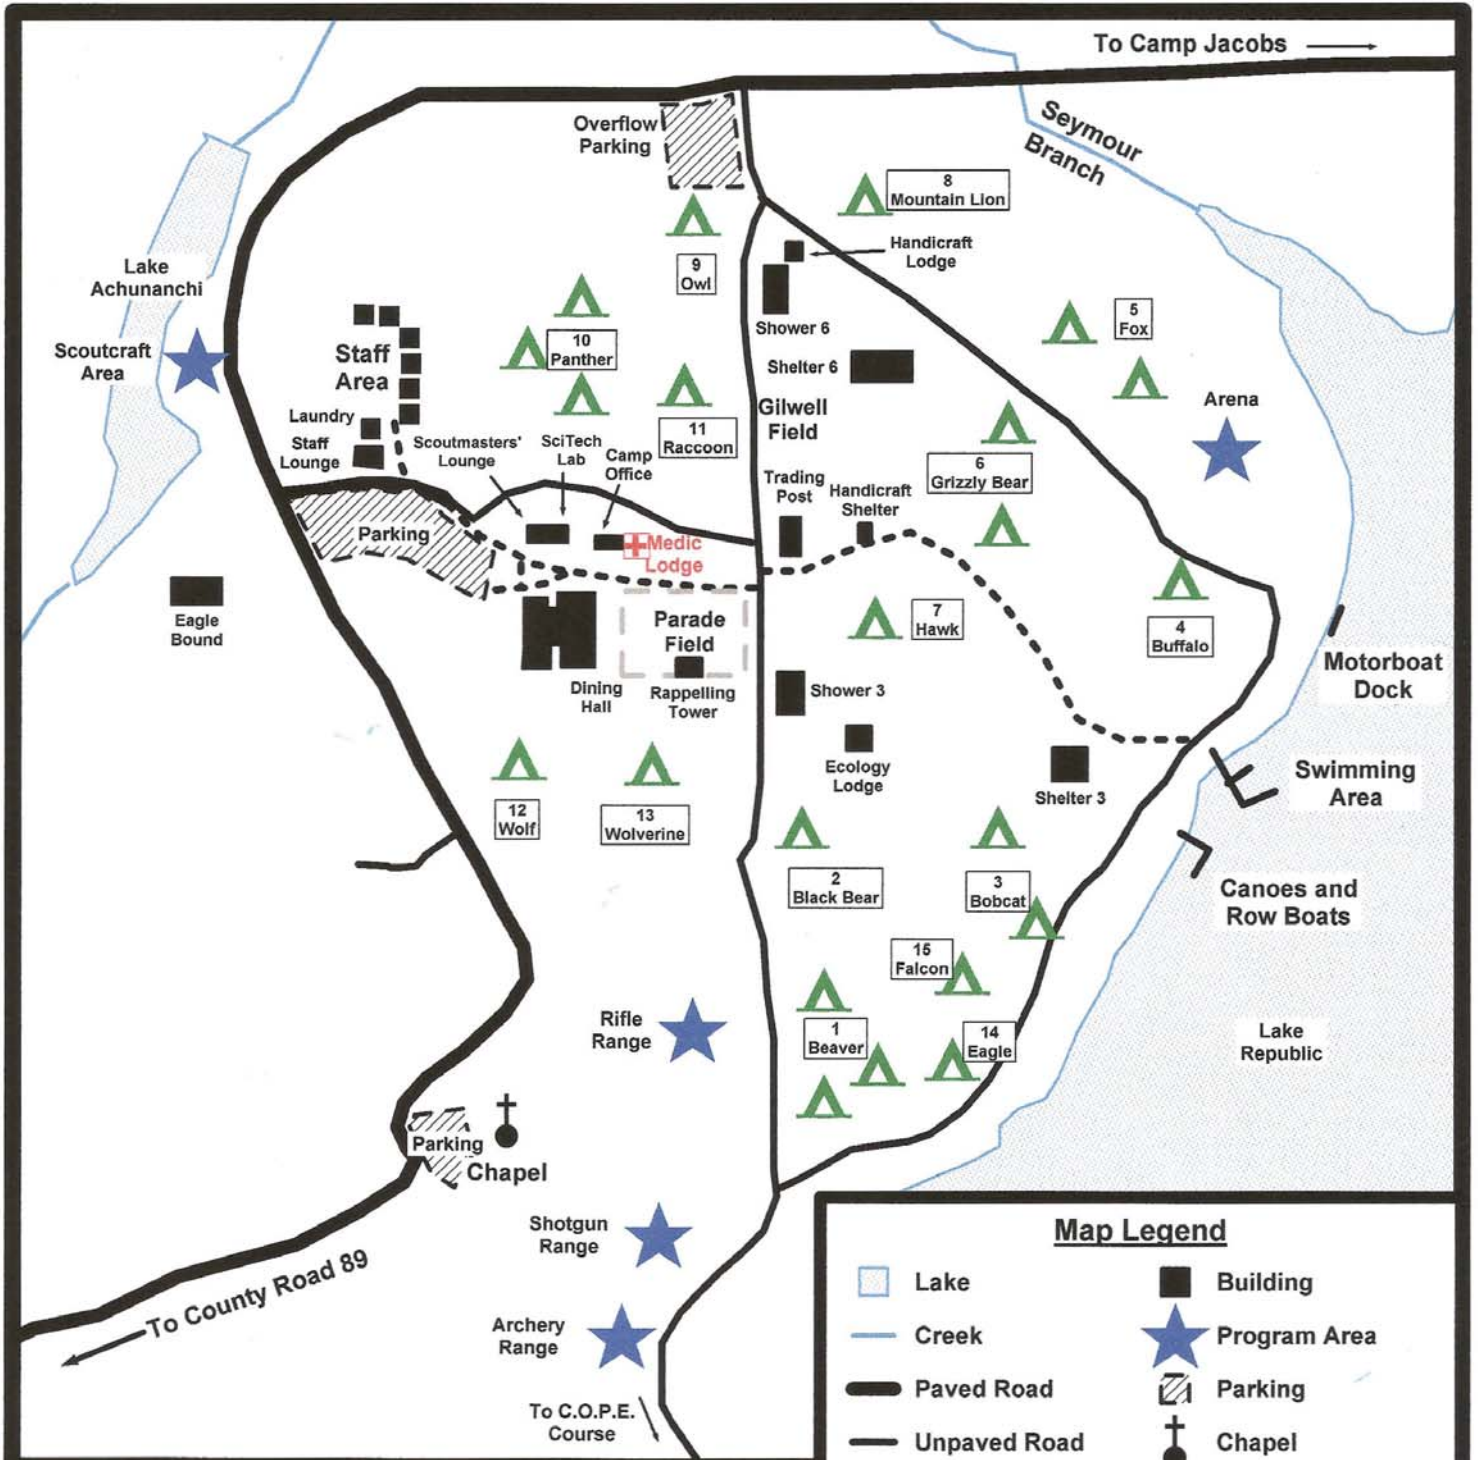

Comer Scout Reservation

Greater Alabama Council, Boy Scouts of America

Map Legend

Lake	Building
Creek	Program Area
Paved Road	Parking
Unpaved Road	Chapel
Major Trail	Medic
Camp Site	